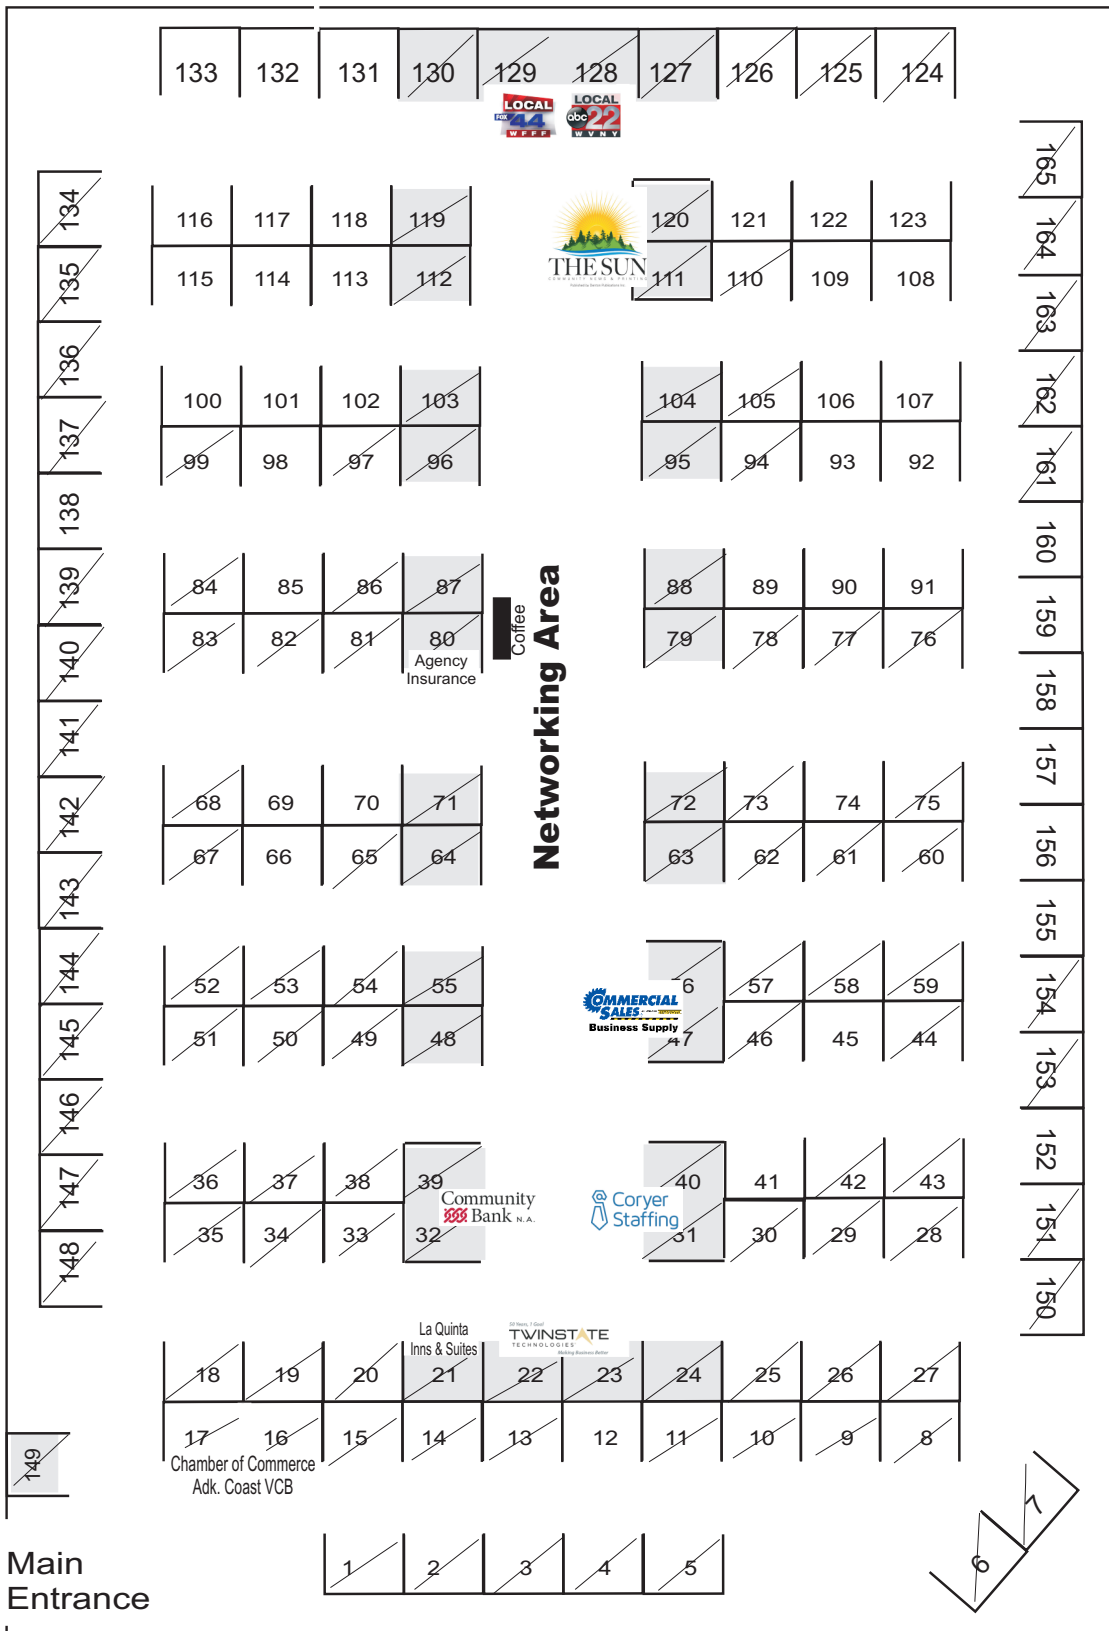

2019 Business Expo Floor Plan

Main Entrance

Shaded Booths are Premium Booths. Booths with slash are no longer available.

Floor Plan may not be to scale. The Chamber reserves the right to alter the Floor Plan as needed.