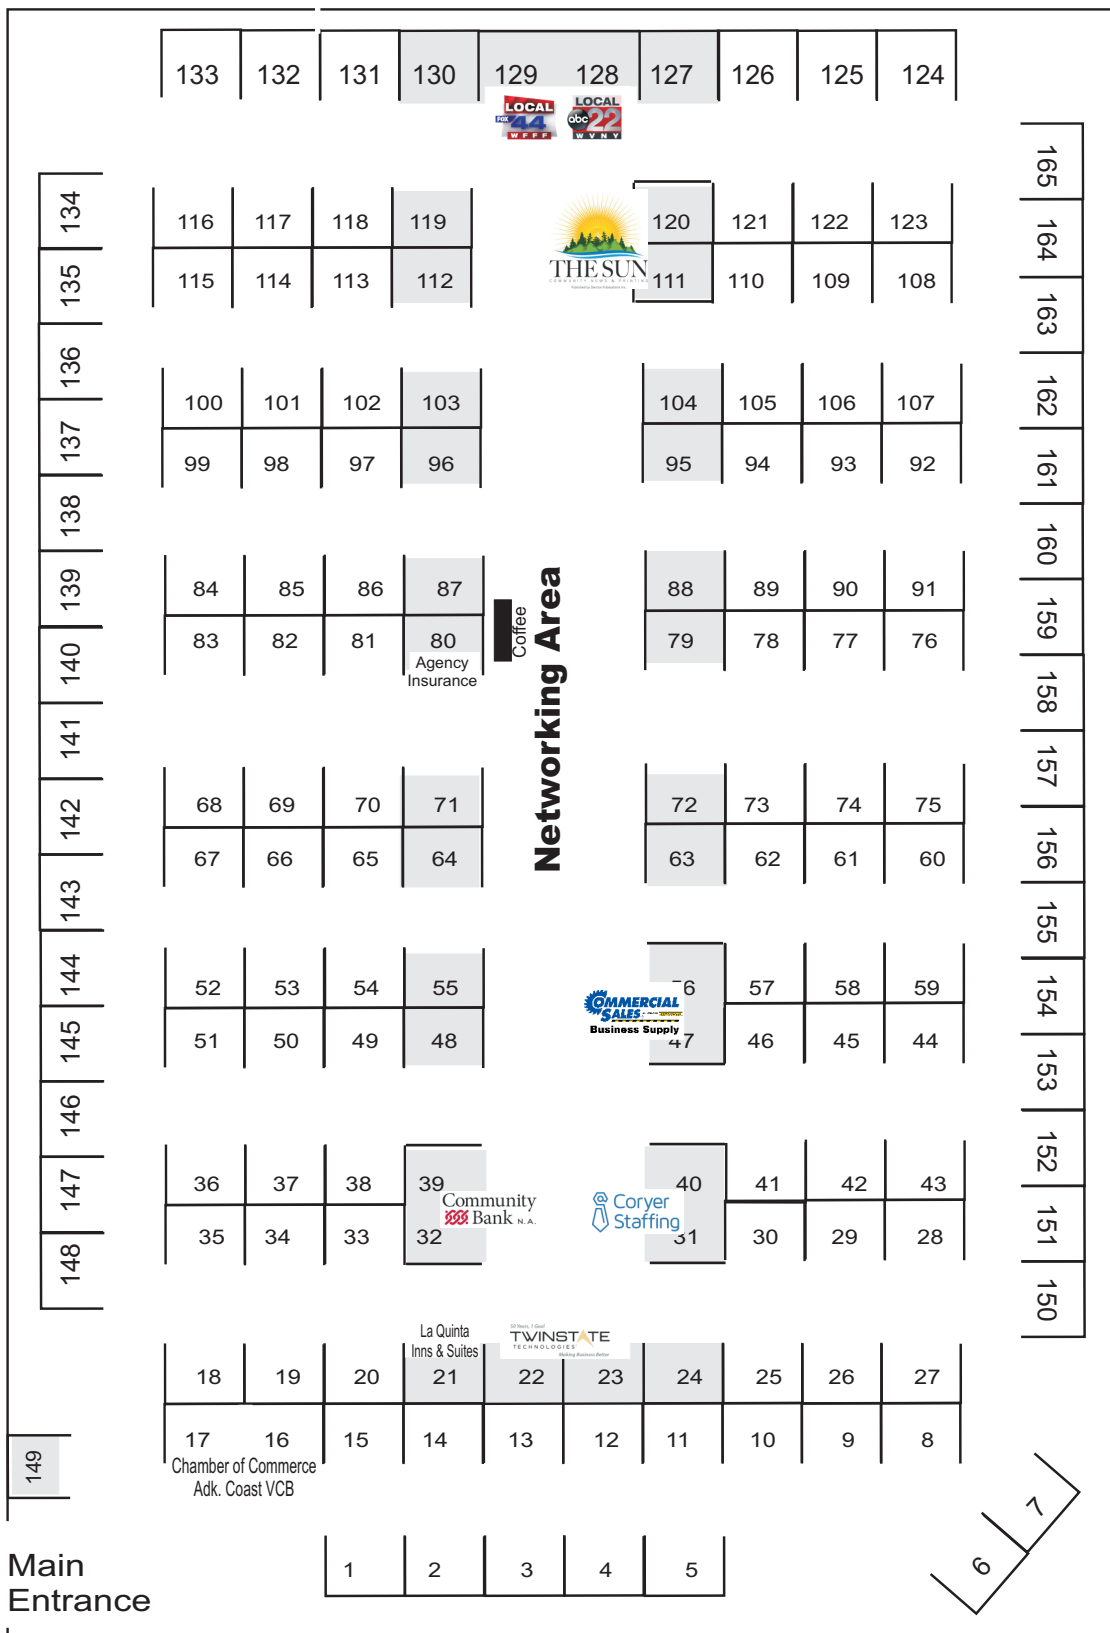

2019 Business Expo Floor Plan

 Shaded Booths are Premium Booths.  Booths with slash are no longer available.

Floor Plan may not be to scale. The Chamber reserves the right to alter the Floor Plan as needed.