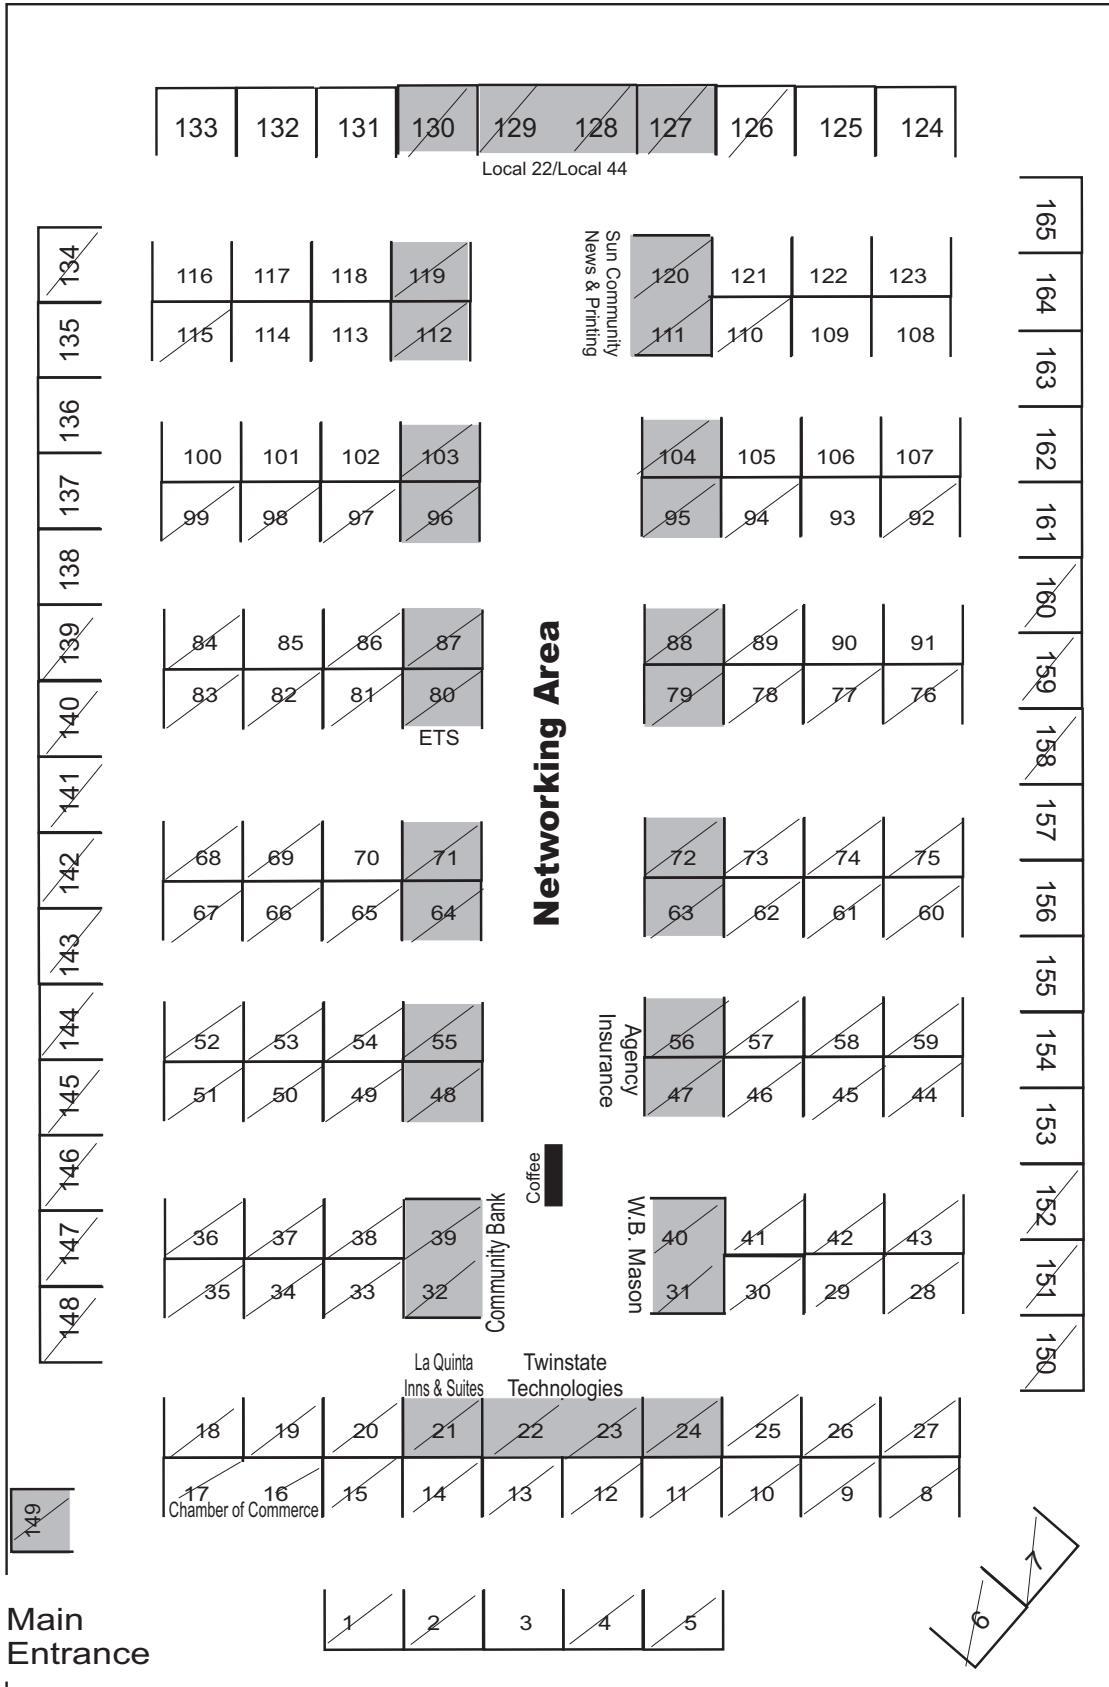

Business Expo Floor Plan

- Shaded Booths are Premium Booths
- Booths with slash have already been reserved

Floor Plan is not completely to scale. The Chamber reserves the right to alter the floor plan as needed.