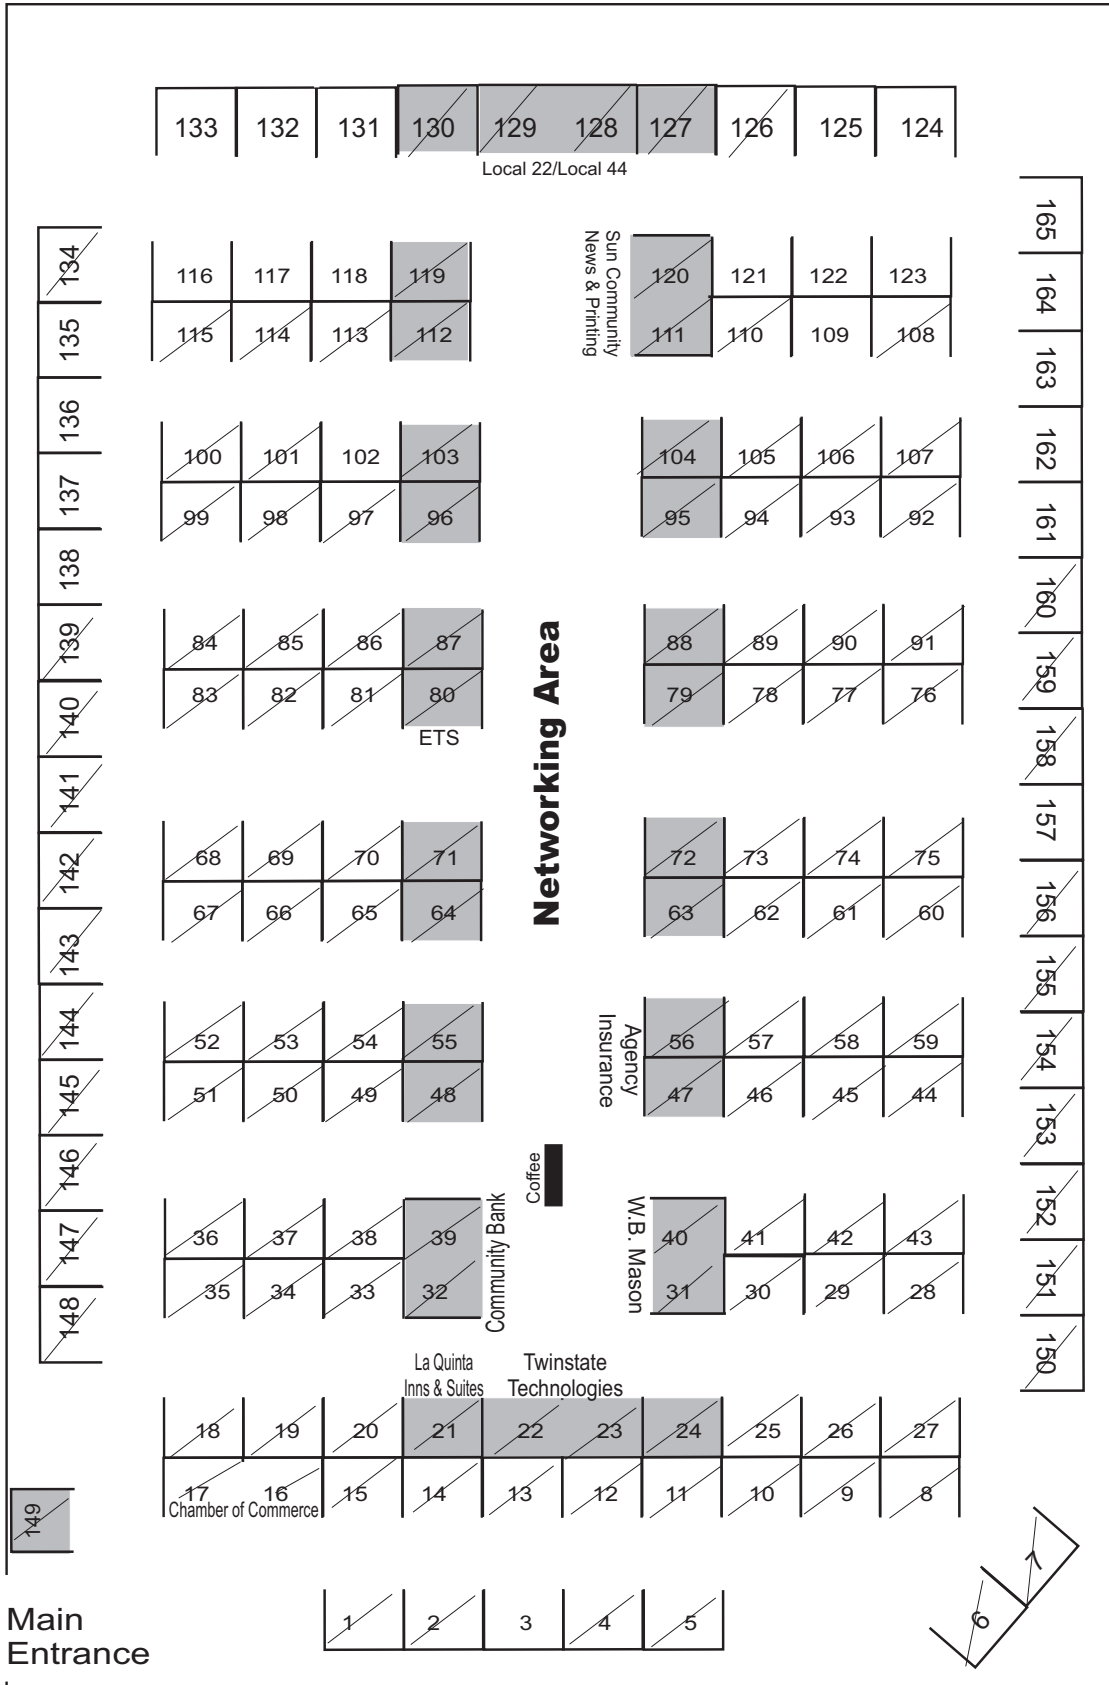

Business Expo Floor Plan

- Shaded Booths are Premium Booths
- Booths with slash have already been reserved

Floor Plan is not completely to scale. The Chamber reserves the right to alter the floor plan as needed.